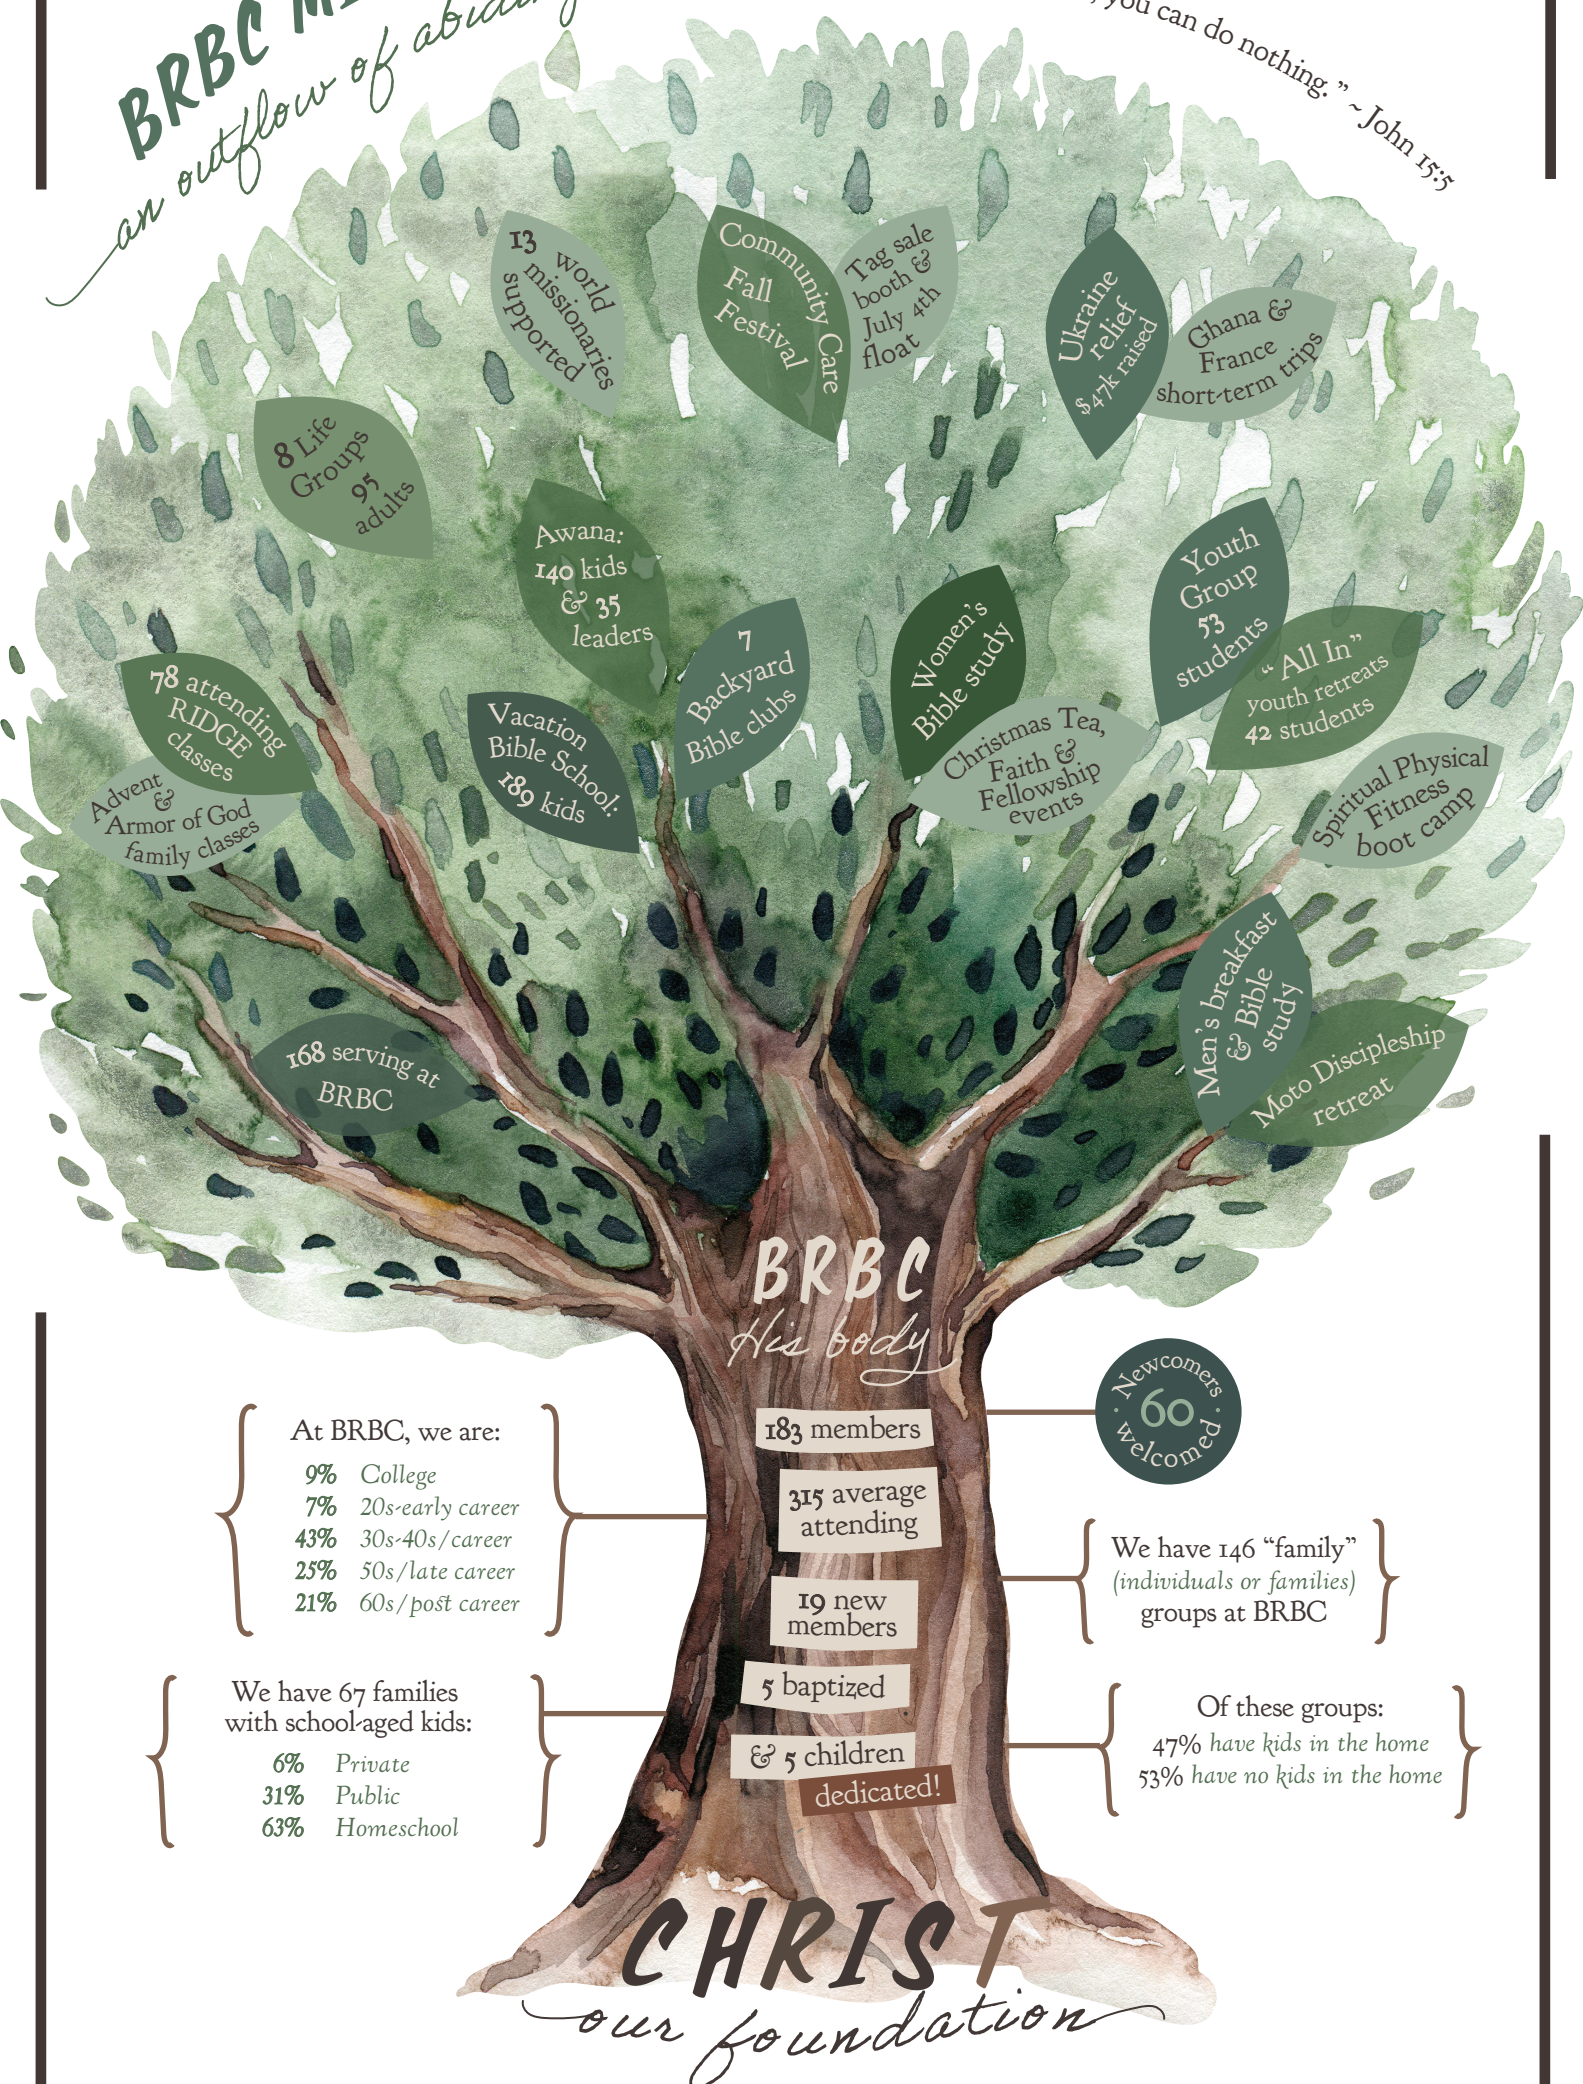

# BRBC MINISTRIES

*an outflow of abiding in the Vine*

because "apart from Me, you can do nothing." ~ John 15:5

At BRBC, we are:

- 9% College
- 7% 20s-early career
- 43% 30s-40s/career
- 25% 50s/late career
- 21% 60s/post career

# GREAT THINGS

2022